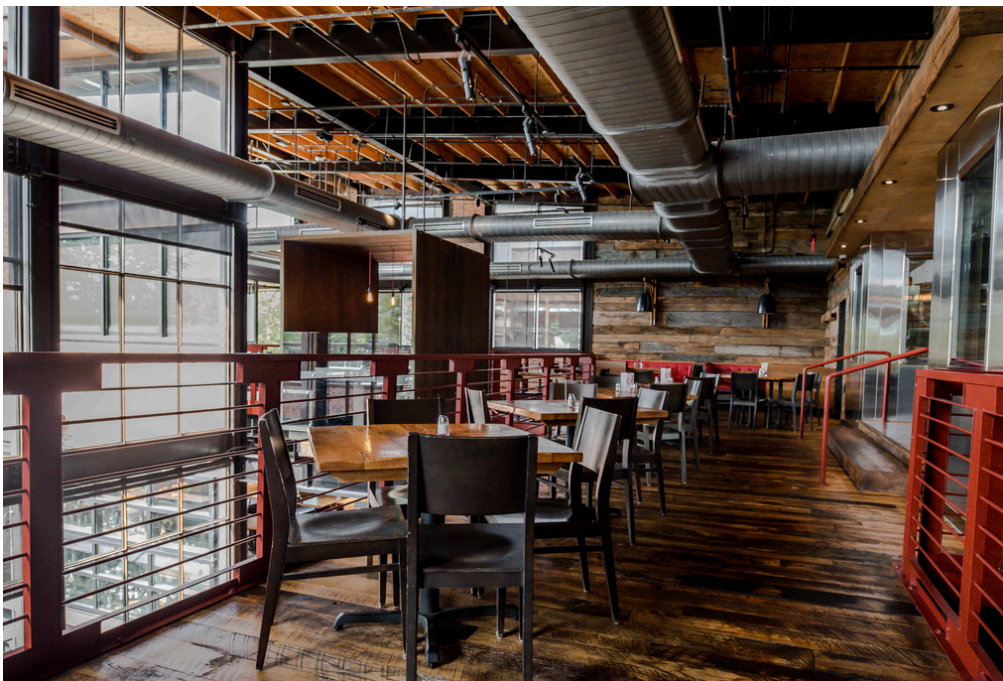

mezzanine | capacity 90 seated

located on the upper level,
handicap
accessible.

match**box**®

one loudoun

small patio | capacity 25 seated

located on the upper level, handicap accessible.

large patio | capacity 40 seated

a bright + airy room with floor to wall windows.

patio | capacity 60 seated

located in front of the restaurant, access to tv's and option of a private bar.

pentagon city

1100 s hayes street, suite h20
arlington, va 22202 | 703.340.3884
matchboxrestaurants.com/events-catering

mezzanine | capacity 100 seated

located on the upper level, handicap accessible. can be combined with the mezz patio for an indoor + outdoor private space.

patio | capacity 40 seated

located on the upper level, handicap accessible.

the main bar space can be rented out with the congressional room.

mezzanine |
capacity 30 seated

located on the upper level, it
is not handicap accessible.
can be combined with the
mezz patio for an indoor +
outdoor private space.